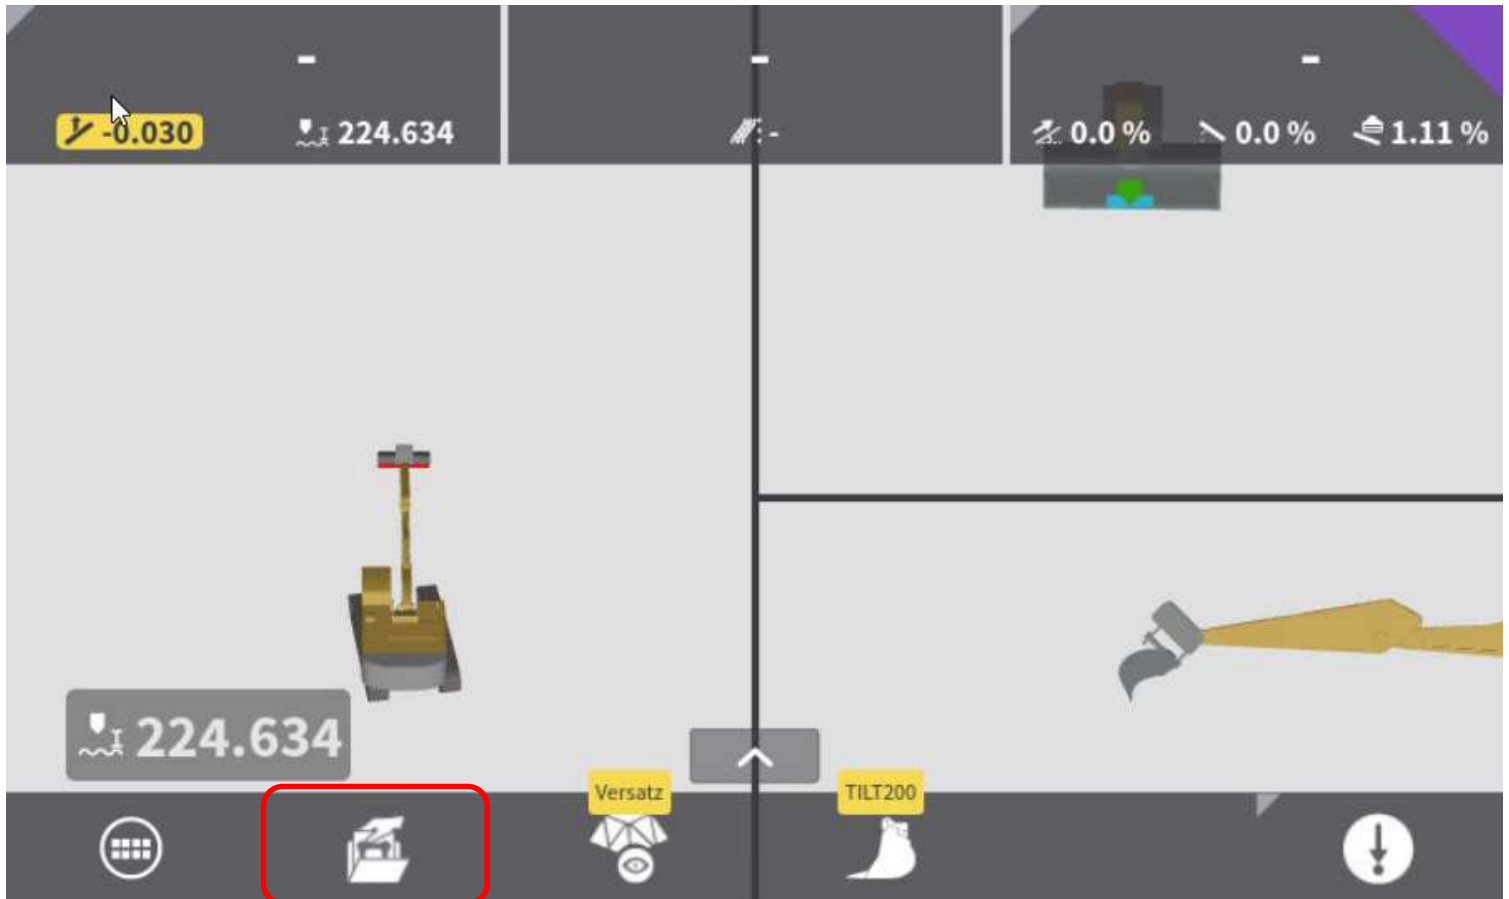

The image shows the cover of a Leica Spickzettel MC1 notebook. The cover is black with a yellow stripe running diagonally from the top left to the bottom right. The Leica logo is printed in red in the top left corner. The title 'Spickzettel MC1' is printed in a light grey, sans-serif font in the center. Along the bottom edge, there are five yellow circles, each representing a hole punch. The notebook is shown at an angle, revealing the top edge with its rounded corners and the bottom edge with the punch holes.

Leica

Spickzettel MC1

Leica

Spickzettel MC1

Das Command-Center

Spickzettel MC1

das Command-Center

das umrahmte Symbol ist das
Command-Center

Spickzettel MC1

das Command-Center

Dateien können jeder Zeit aus dem Command-Center entfernt werden

Dateien können jeder Zeit zu dem Command-Center hinzugefügt werden

Spickzettel MC1

das Command-Center

Dateien können sichtbar gemacht werden