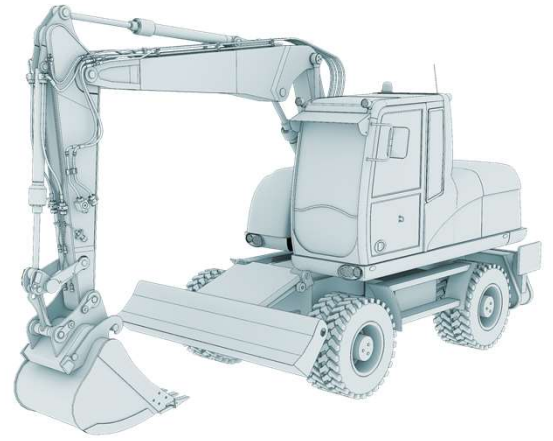

The image shows the cover of a Leica Spickzettel MC1 notebook. The cover is black with a yellow stripe running diagonally from the top left to the bottom right. The Leica logo is printed in red in the top left corner. The title 'Spickzettel MC1' is printed in a light grey, sans-serif font in the center. Along the bottom edge, there are five yellow circles, each representing a hole punch. The notebook is shown at an angle, revealing the top edge with its rounded corners and the bottom edge with the punch holes.

Leica

Spickzettel MC1

Leica

Spickzettel MC1

Das Command-Center

Spickzettel MC1

das Command-Center

das umrahmte Symbol ist das
Command-Center

Spickzettel MC1

das Command-Center

Dateien können jeder Zeit aus dem Command-Center entfernt werden

Dateien können jeder Zeit zu dem Command-Center hinzugefügt werden

Spickzettel MC1

das Command-Center

Dateien können sichtbar gemacht werden