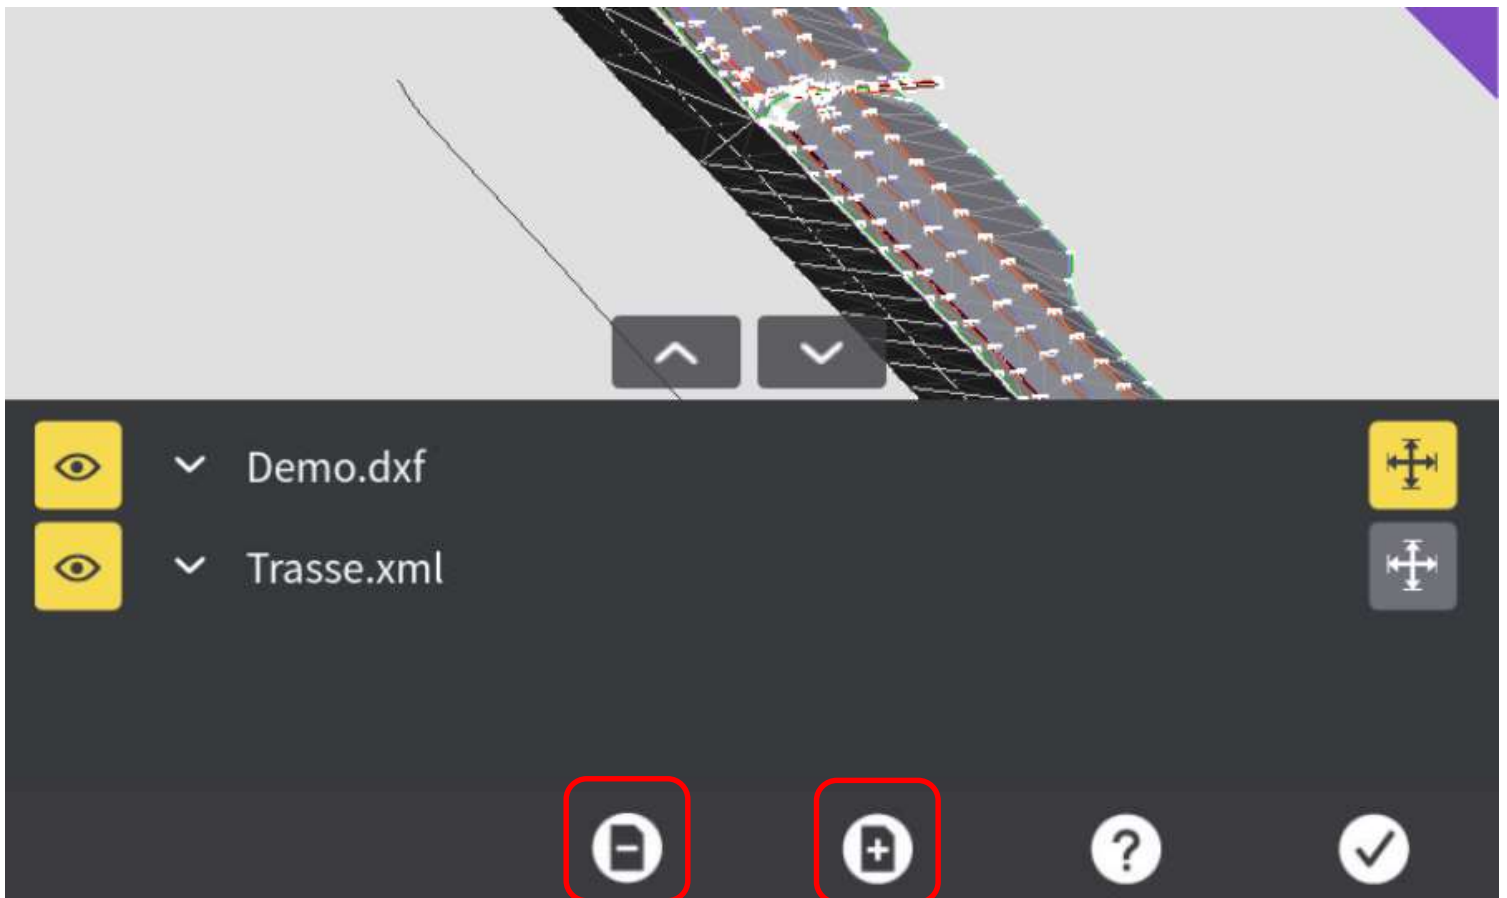

The image shows the cover of a Leica Spickzettel MC1 notebook. The cover is black with a yellow stripe running diagonally from the top left to the bottom right. The Leica logo is printed in red in the top left corner. The title 'Spickzettel MC1' is printed in a light grey, sans-serif font in the center. Along the bottom edge, there are five yellow circles, each representing a hole punch. The notebook is shown at an angle, revealing the top edge with its rounded corners and the bottom edge with the punch holes.

Leica

Spickzettel MC1

Leica

Spickzettel MC1

Das Command-Center

Spickzettel MC1

das Command-Center

das umrahmte Symbol ist das
Command-Center

Spickzettel MC1

das Command-Center

Dateien können jeder Zeit aus dem Command-Center entfernt werden

Dateien können jeder Zeit zu dem Command-Center hinzugefügt werden

Spickzettel MC1

das Command-Center

Dateien können sichtbar gemacht werden