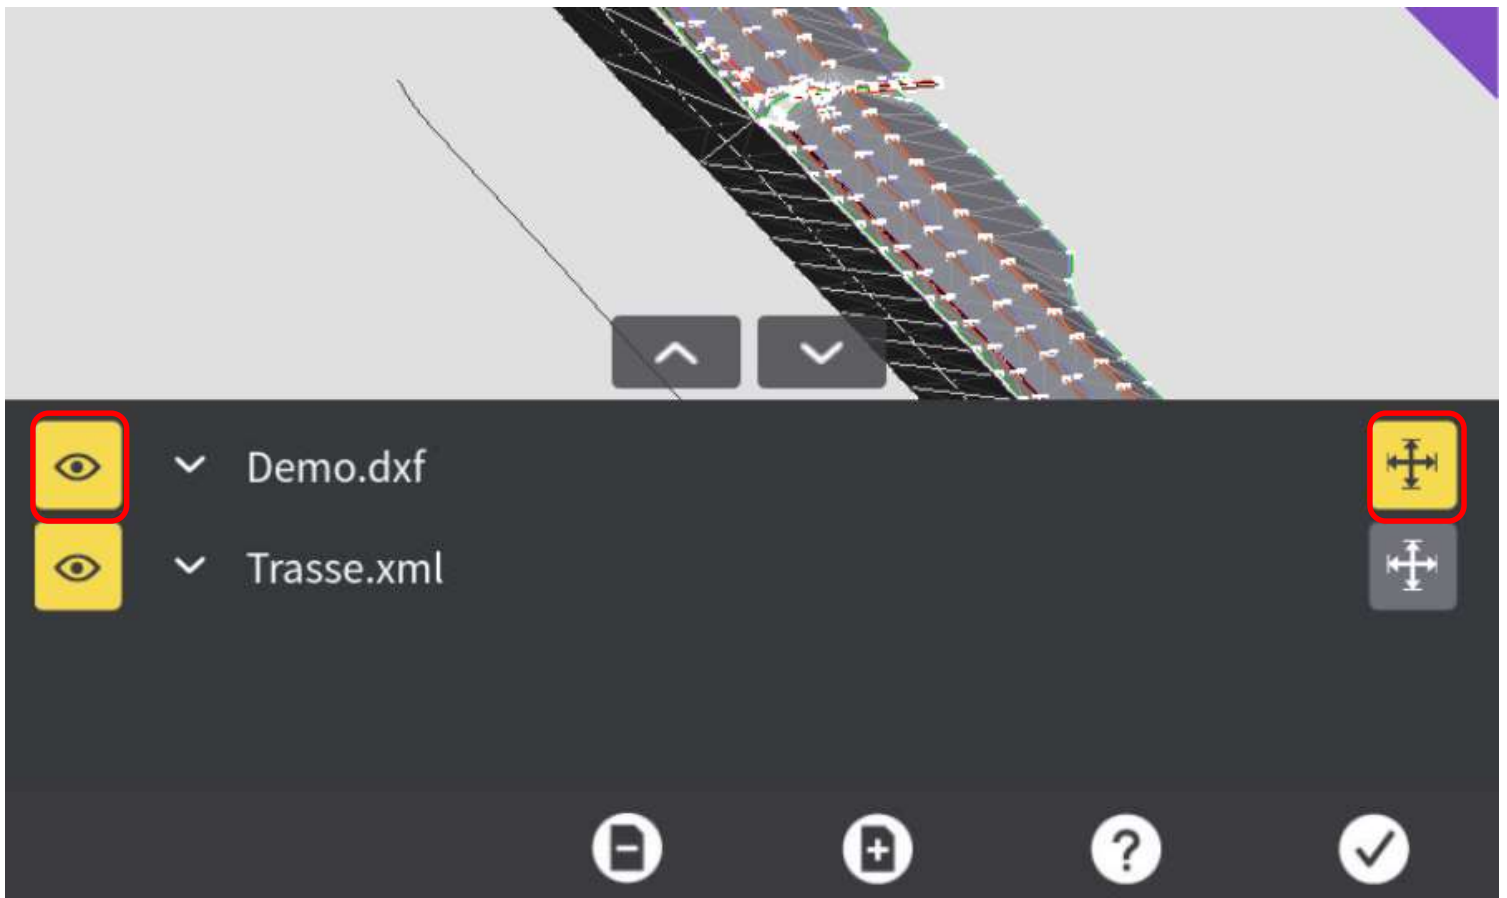

The image shows the cover of a Leica Spickzettel MC1 notebook. The cover is black with a yellow stripe running diagonally from the top left to the bottom right. The Leica logo is printed in red in the top left corner. The title 'Spickzettel MC1' is printed in a light grey, sans-serif font in the center. Along the bottom edge, there are five yellow circles, each representing a hole punch. The notebook is shown at an angle, revealing the top edge with its rounded corners and the bottom edge with the punch holes.

Leica

Spickzettel MC1

Leica

Spickzettel MC1

Das Command-Center

Spickzettel MC1

das Command-Center

das umrahmte Symbol ist das
Command-Center

Spickzettel MC1

das Command-Center

Dateien können jeder Zeit aus dem Command-Center entfernt werden

Dateien können jeder Zeit zu dem Command-Center hinzugefügt werden

Spickzettel MC1

das Command-Center

Dateien können sichtbar gemacht werden